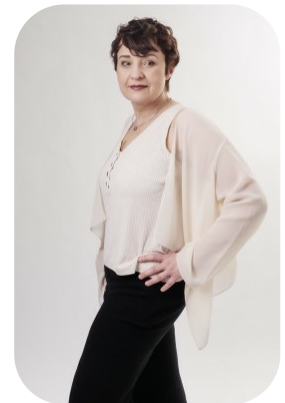

Ilo M

Age: 51-60	Height: 5ft6inch	Eye Colour: Brown	Accent: London
Gender:F	Weight: 79kg	Waist: 34	Bust: 41
Location: London	Shoe Size: 8.5	Hips: 41	
Drives: Yes	Hair Color: Brunette		

Talents
MATURE MODELS, EXTRAS