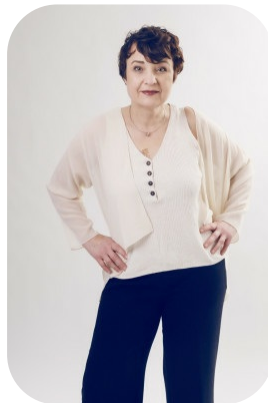

Ilo M

Age: 51-60	Height: 5ft6inch	Eye Colour: Brown	Accent: London
Gender:F	Weight: 79kg	Waist: 34	Bust: 41
Location: London	Shoe Size: 8.5	Hips: 41	
Drives: Yes	Hair Color: Brunette		

Talents
MATURE MODELS, EXTRAS