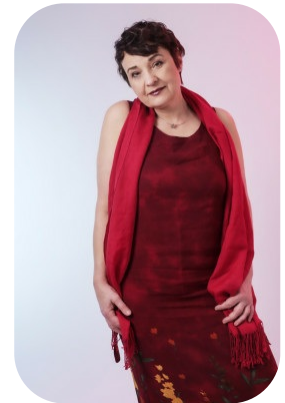

Ilo M

Age: 51-60	Height: 5ft6inch	Eye Colour: Brown	Accent: London
Gender:F	Weight: 79kg	Waist: 34	Bust: 41
Location: London	Shoe Size: 8.5	Hips: 41	
Drives: Yes	Hair Color: Brunette		

Talents
MATURE MODELS, EXTRAS